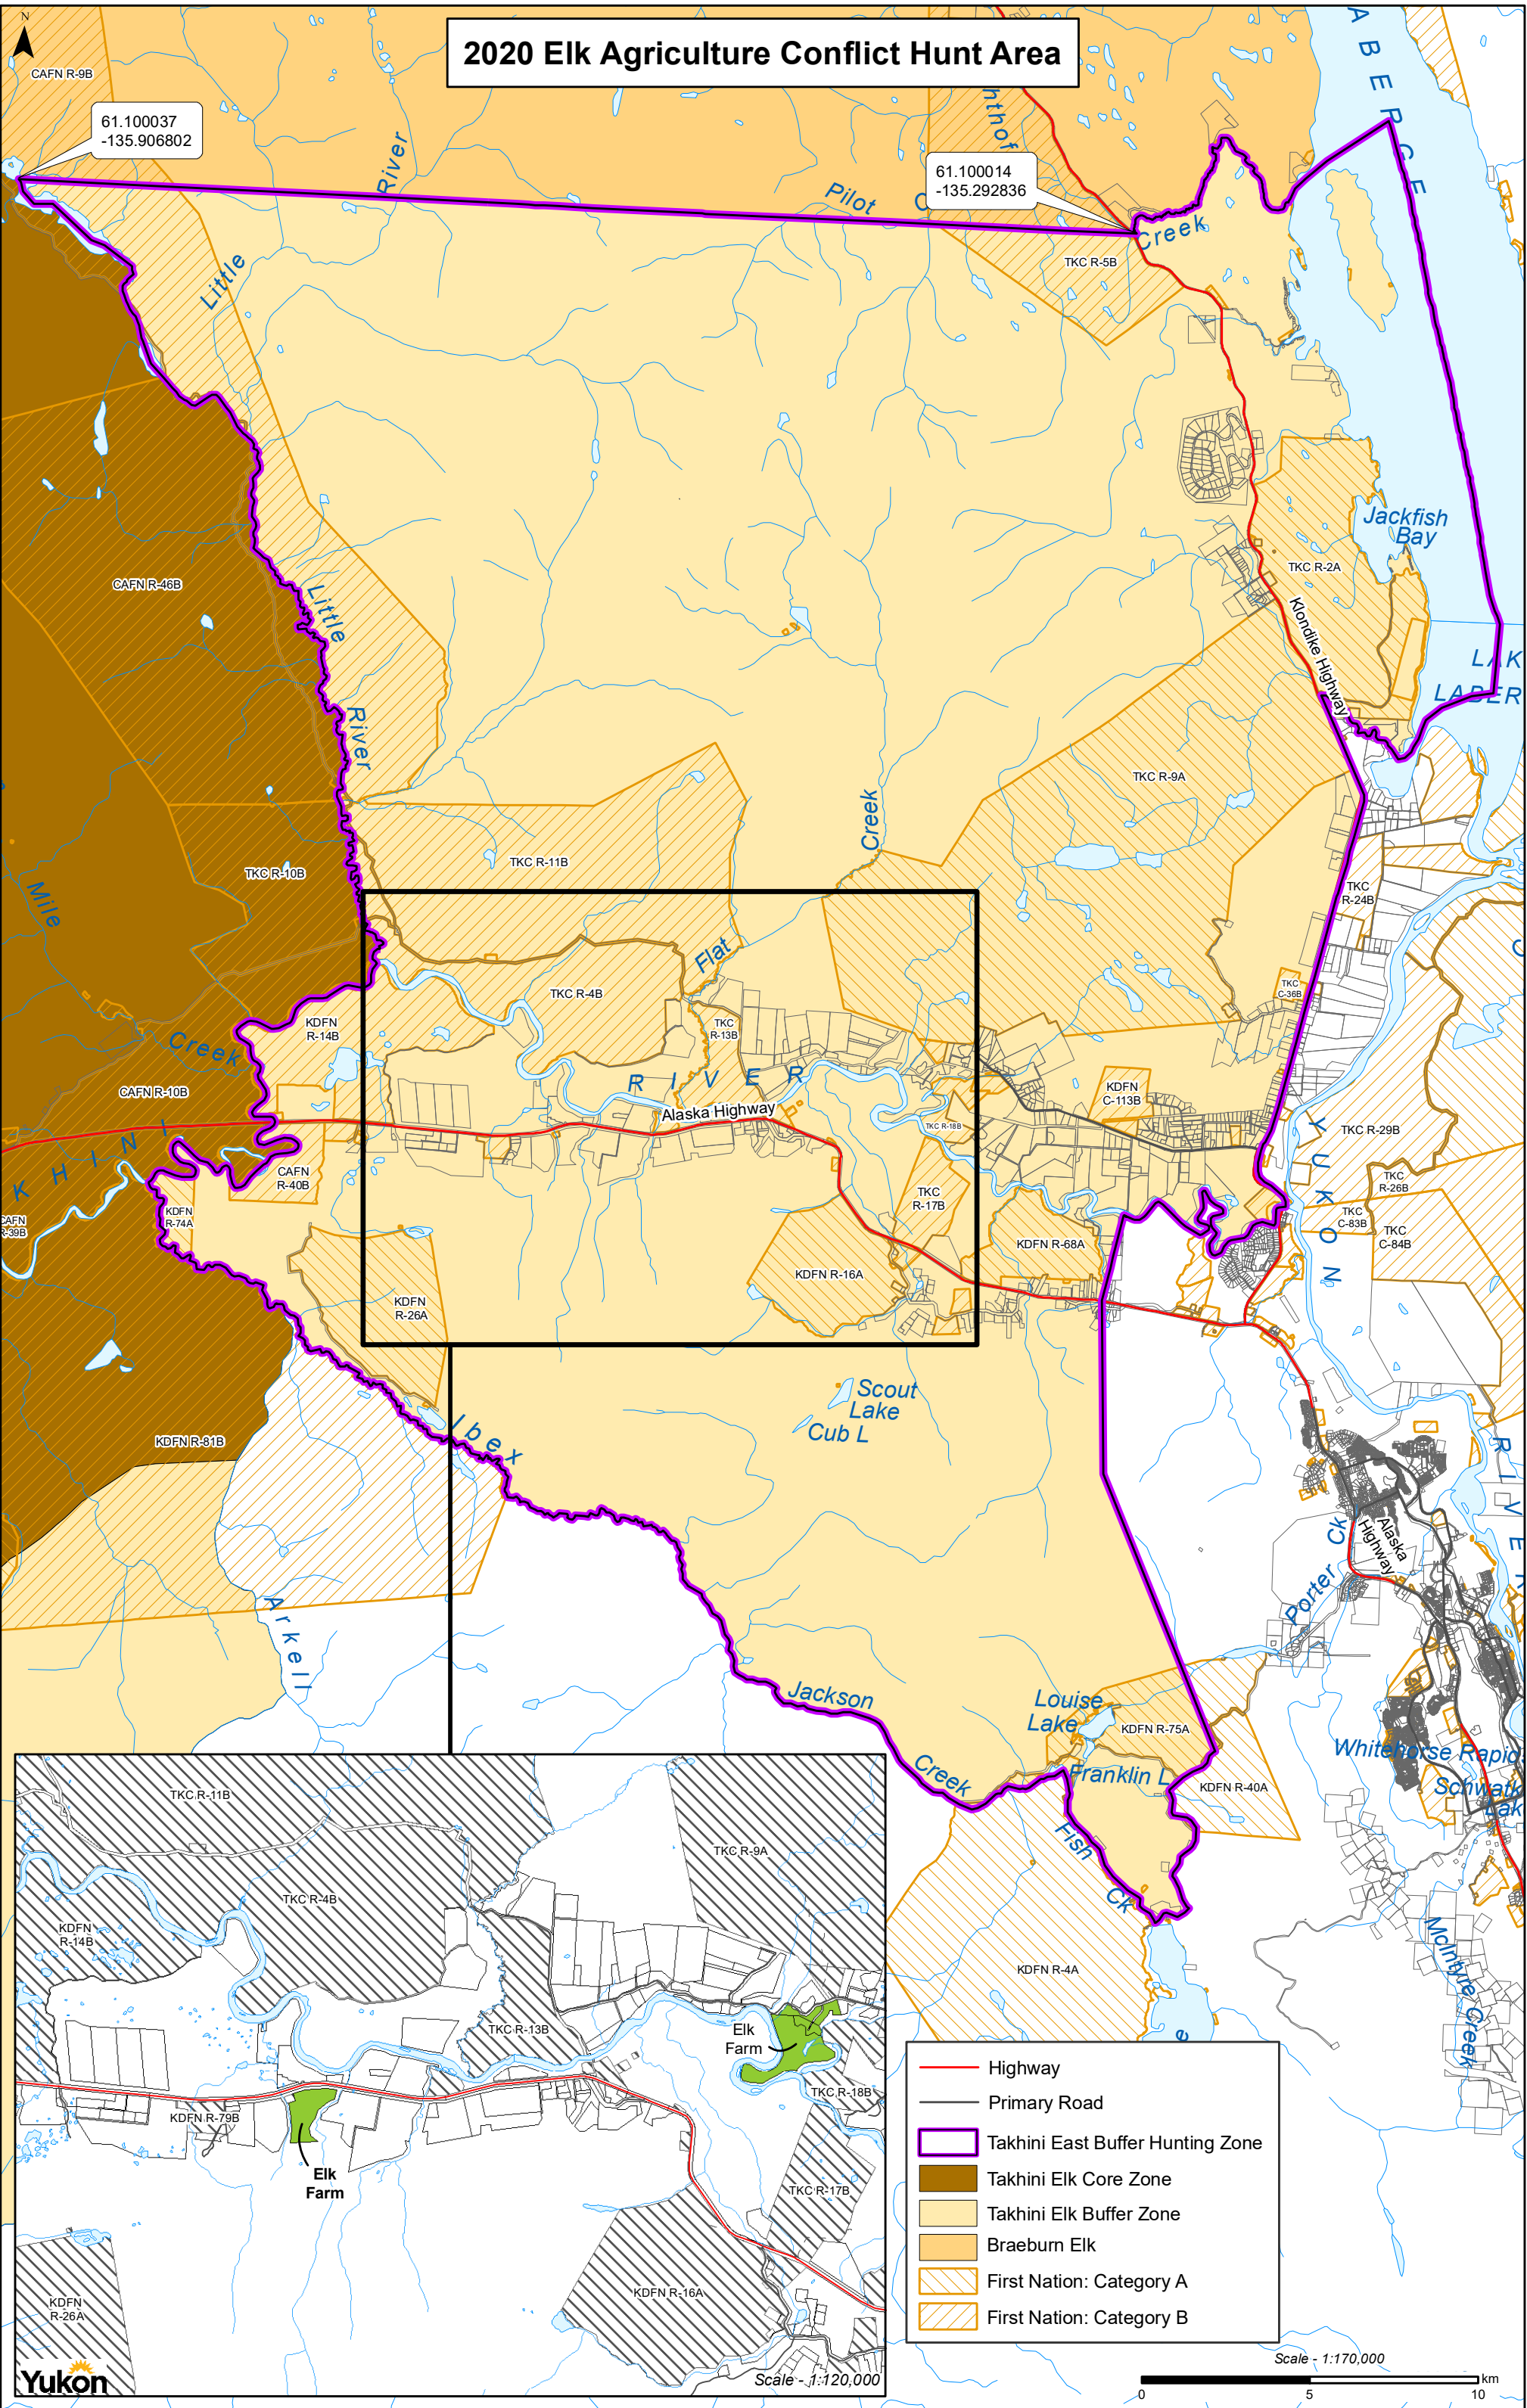

2020 Elk Agriculture Conflict Hunt Area

	Highway
	Primary Road
	Takhini East Buffer Hunting Zone
	Takhini Elk Core Zone
	Takhini Elk Buffer Zone
	Braeburn Elk
	First Nation: Category A
	First Nation: Category B